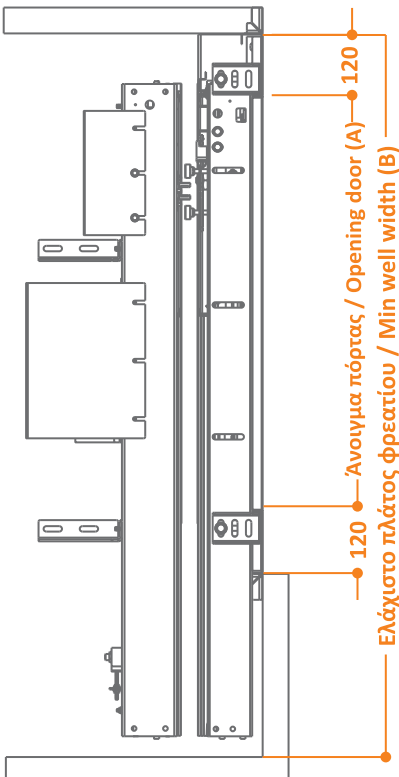

Every + Think

(A) Άνοιγμα πόρτας Opening door	(B) Ελάχιστο πλάτος φρεατίου Min well width
600	1390
700	1590
800	1790
900	1990
1000	2190
1100	2390
1200	2590
1300	2790
1400	2990

- Οι διαστάσεις είναι για κολώνα 120 mm + Distance is for casing 120 mm.
- Για περισσότερες πληροφορίες επικοινωνήστε μαζί μας + For more details please contact us.

Every + Where