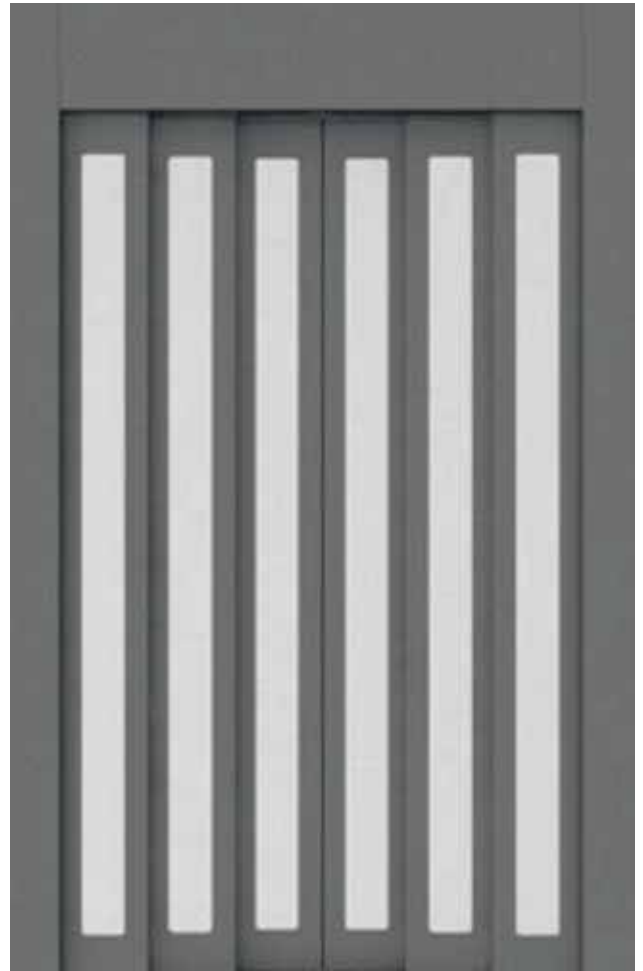

6P center automatic door is ideal for well with problem with depth and no problem with A.

Τεχνικά Σχέδια • Technical Drawing

Every
+ Time

Θυρόφυλλο full glass
Panel full glass

Θυρόφυλλο με πλαίσιο και τζάμι
Panel with glass